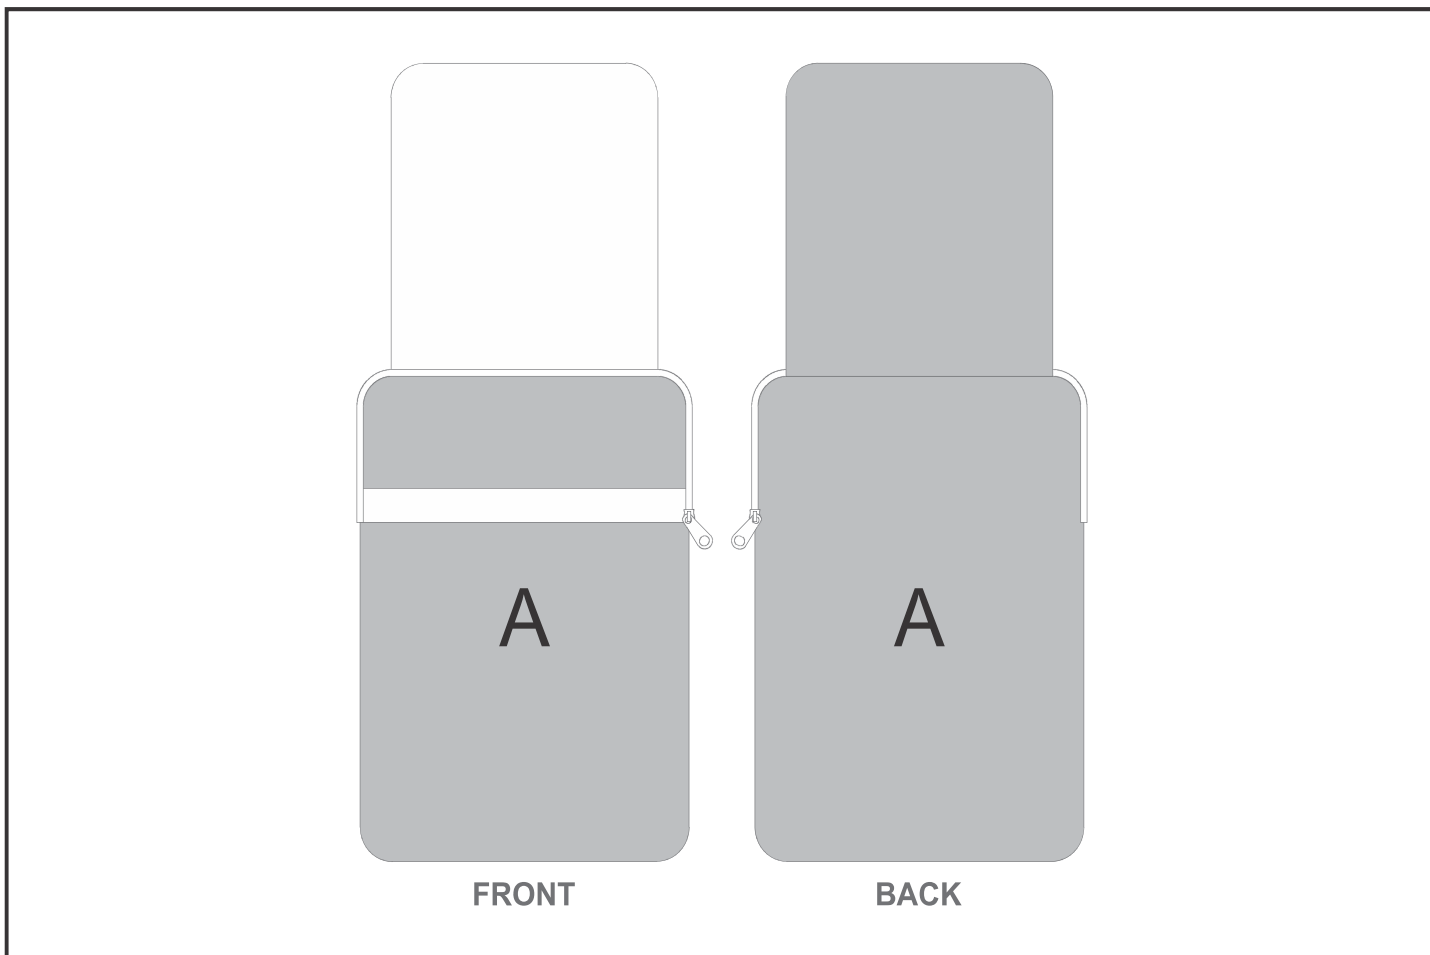

SG-HP-133-G

PPS Hoppla Grotto Neoprene 13-Inch Laptop Sleeve

Need to know:

- Includes 1-Position Sublimation (setup fees apply)

- Please Note: We cannot guarantee 100% logo Alignment on all Brandable Panels.

- NB: Please note that Neoprene material is not conducive to having predominantly white back grounds due to the print transferring nature of the fabric and process used to complete the print. We always advise to have a background colour within the design as this mitigates the chances of material blemishes and ghosting of print.

Branding Options:

Position	Branding Method (Branding Code)	No. of Colours	Dimension
A	Custom Sublimation A (CPSUB-A)	Full Colour	833mm wide x 462mm high